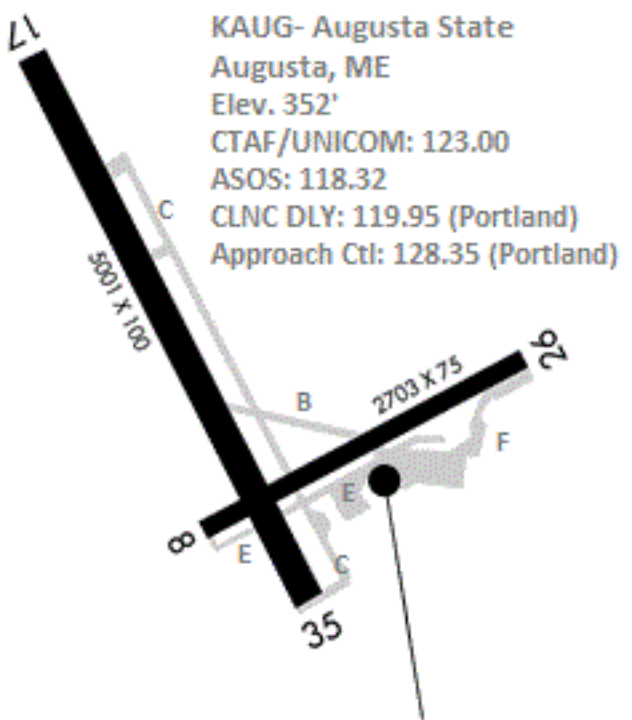

KAUG- Augusta State

Augusta, ME

Elev. 352'

CTAF/UNICOM: 123.00

ASOS: 118.32

CLNC DLY: 119.95 (Portland)

Approach Ctl: 128.35 (Portland)

MAINE INSTRUMENT FLIGHT